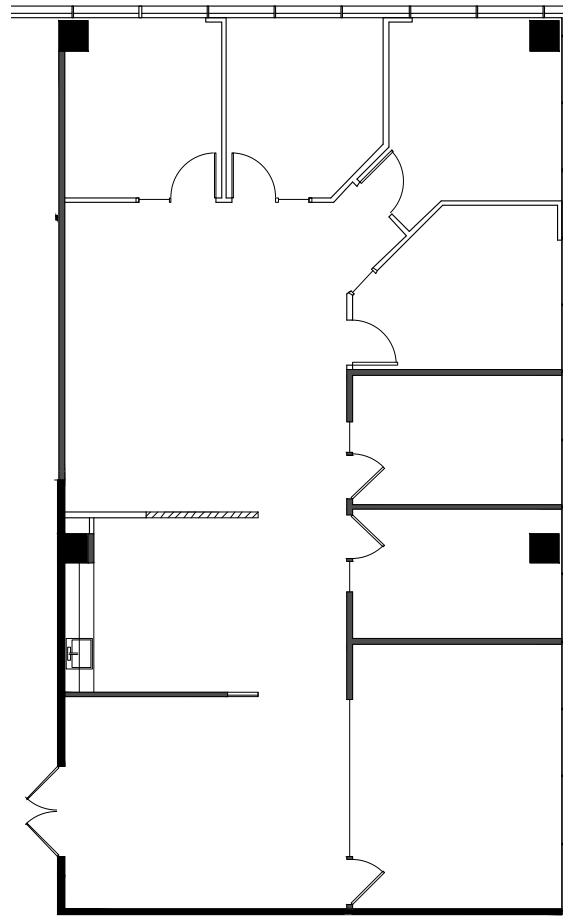

# 1201 DOVE

**Suite 500**  
2,447 RSF

1201 Dove St | Newport Beach

D