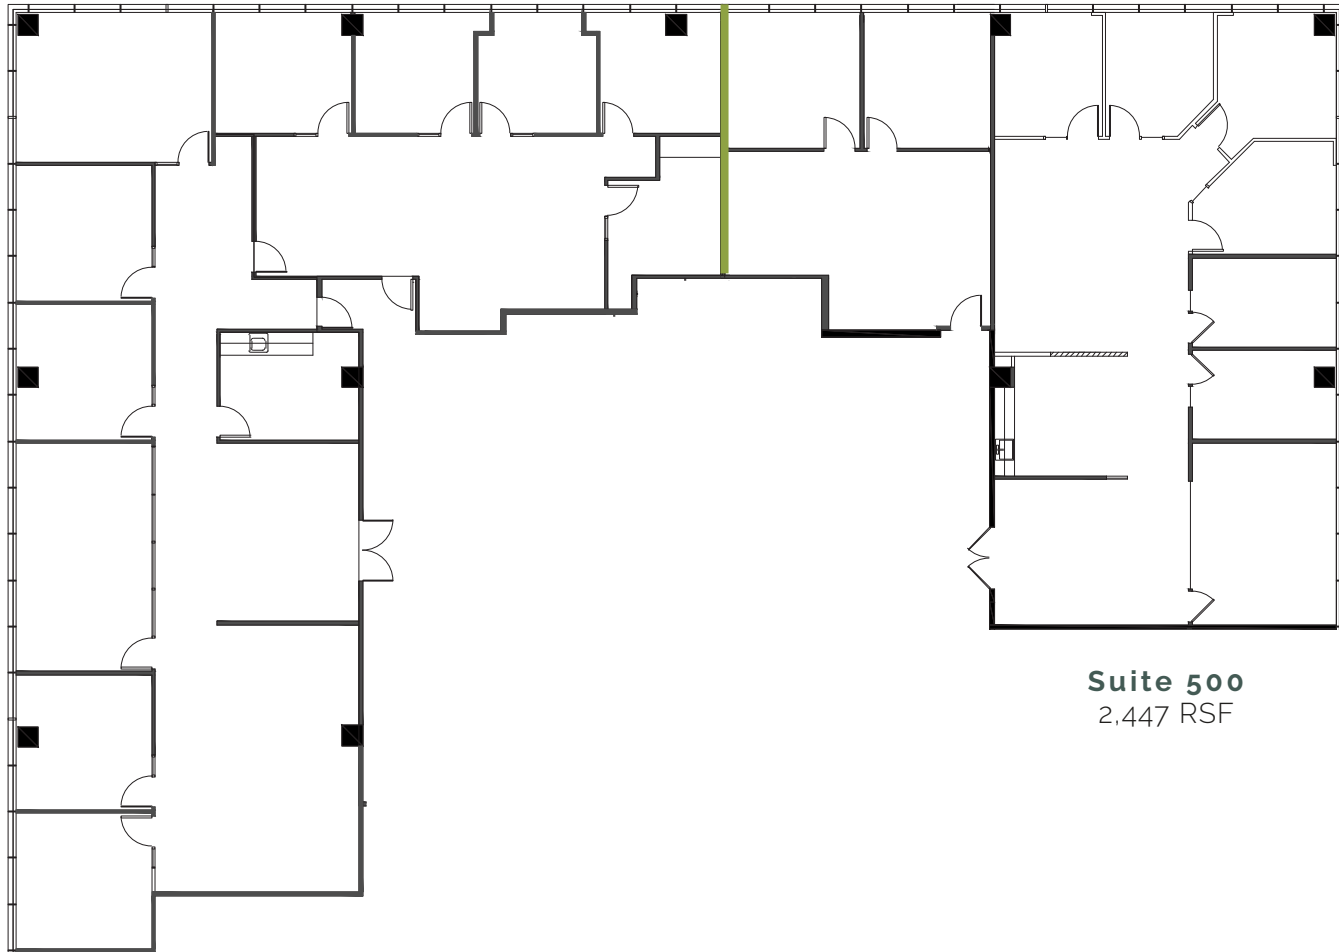

1201 DOVE

Suite 500/570/585
8,320 RSF

Suite 585
1,031 RSF

Suite 570
4,842 RSF

Suite 500
2,447 RSF

1201 Dove St | Newport Beach

D