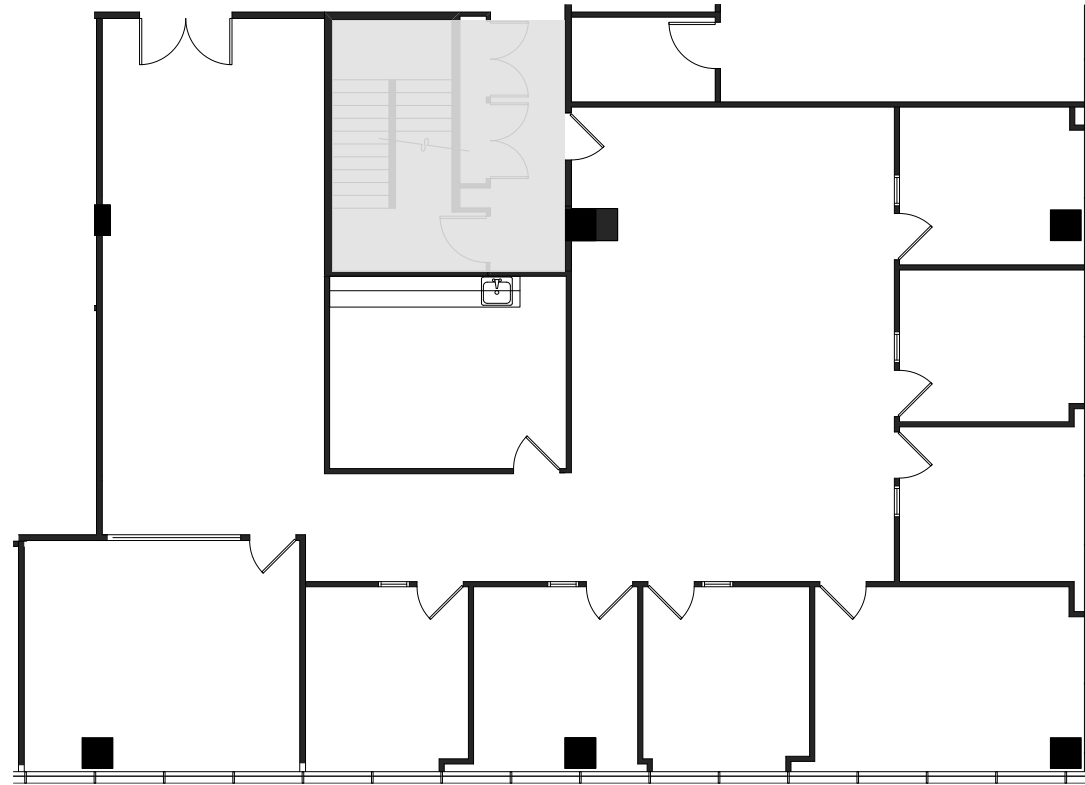

# 1201 DOVE

**Suite 400**  
3,323 RSF

1201 Dove St | Newport Beach

D