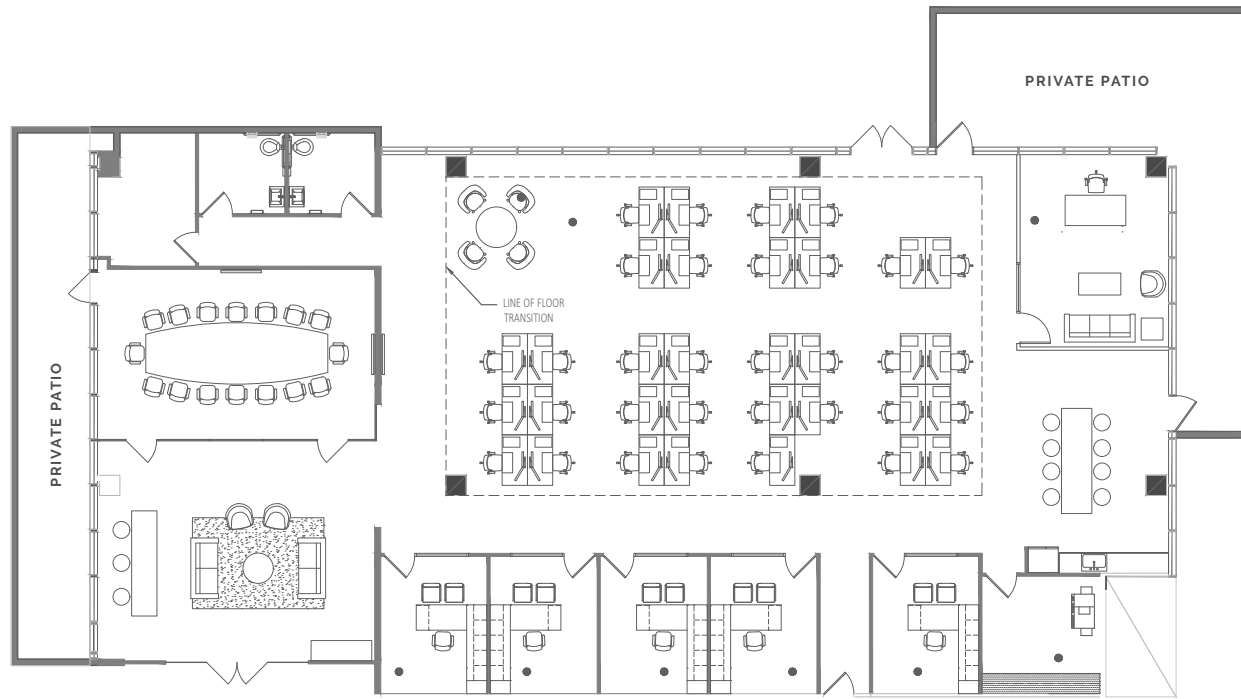

1201 DOVE

Suite 100
6,240 RSF

1201 Dove St | Newport Beach

D