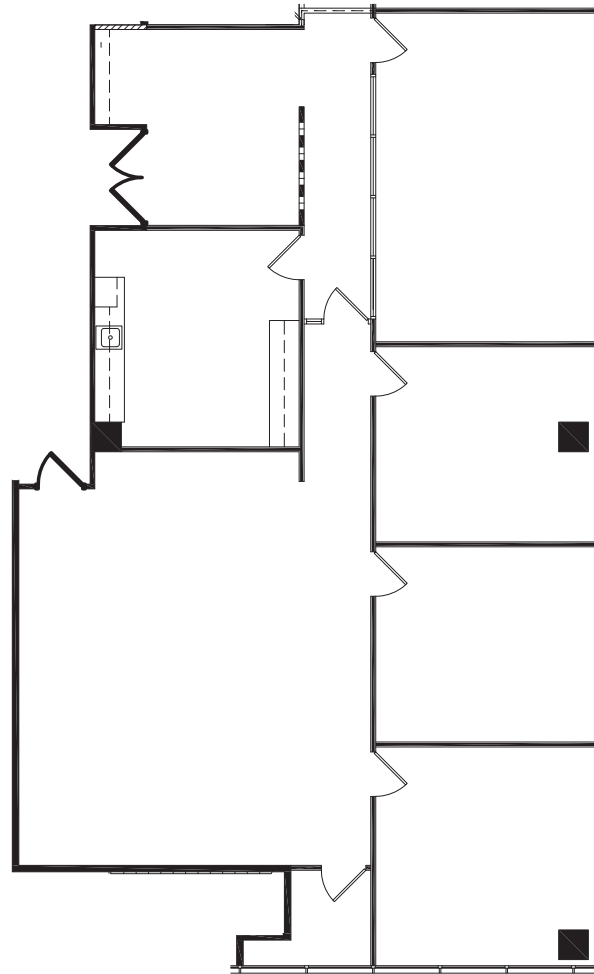

1201 DOVE

Suite 210
2,508 RSF

1201 Dove St | Newport Beach

D