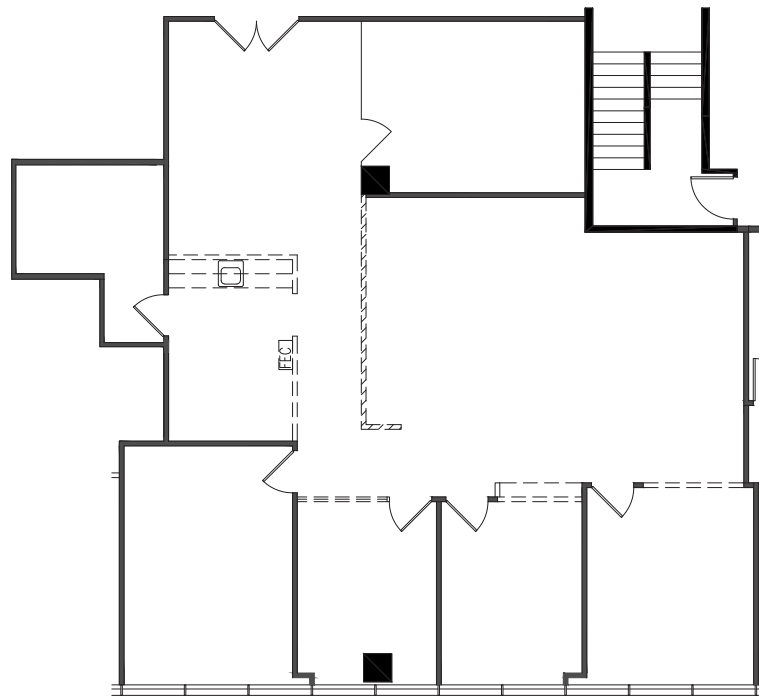

1201 DOVE

Suite 550
2,382 RSF

1201 Dove St | Newport Beach

D