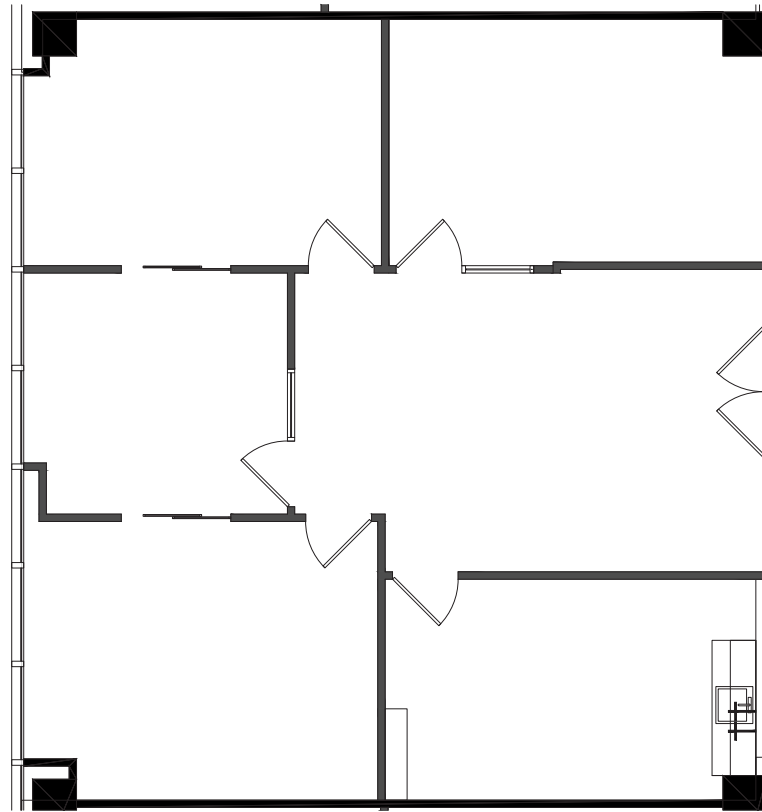

1201 DOVE

Suite 485
1,454 RSF

1201 Dove St | Newport Beach

D